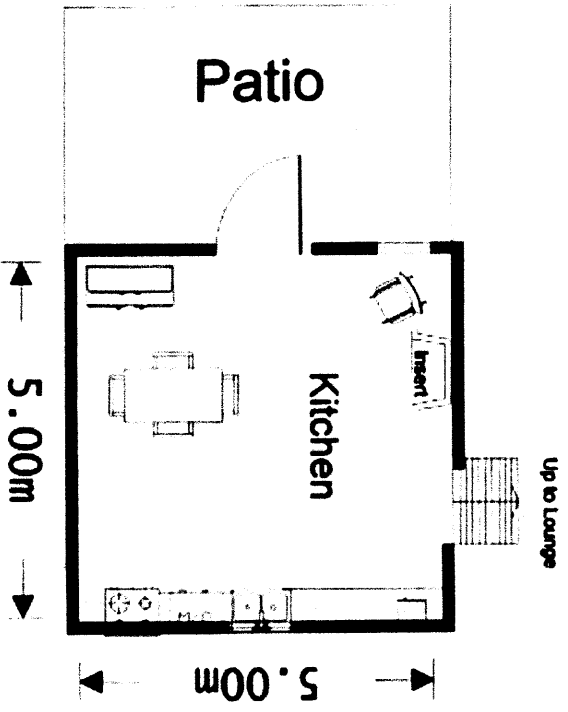

PF90250

To Garden

Covered Terrace

Hallway

Library

Up to Kitchen

Utility Hallway

W

Office

MAIN HOUSE GROUND FLOOR

Bedroom

DRESSING
TABLE

4.500 m To La Forge

1.850 m

4.540 m

Larder

Kitchen

Fireplace with Wood Burner

From Hallway

Up to First Floor

LA FORGE

Bedroom

Shower Room

Living Room/Kitchen

WALL
OVEN

La Vigne

LA TRUFFERIE

T, A R R R G R R T R

Le Pigeonnier