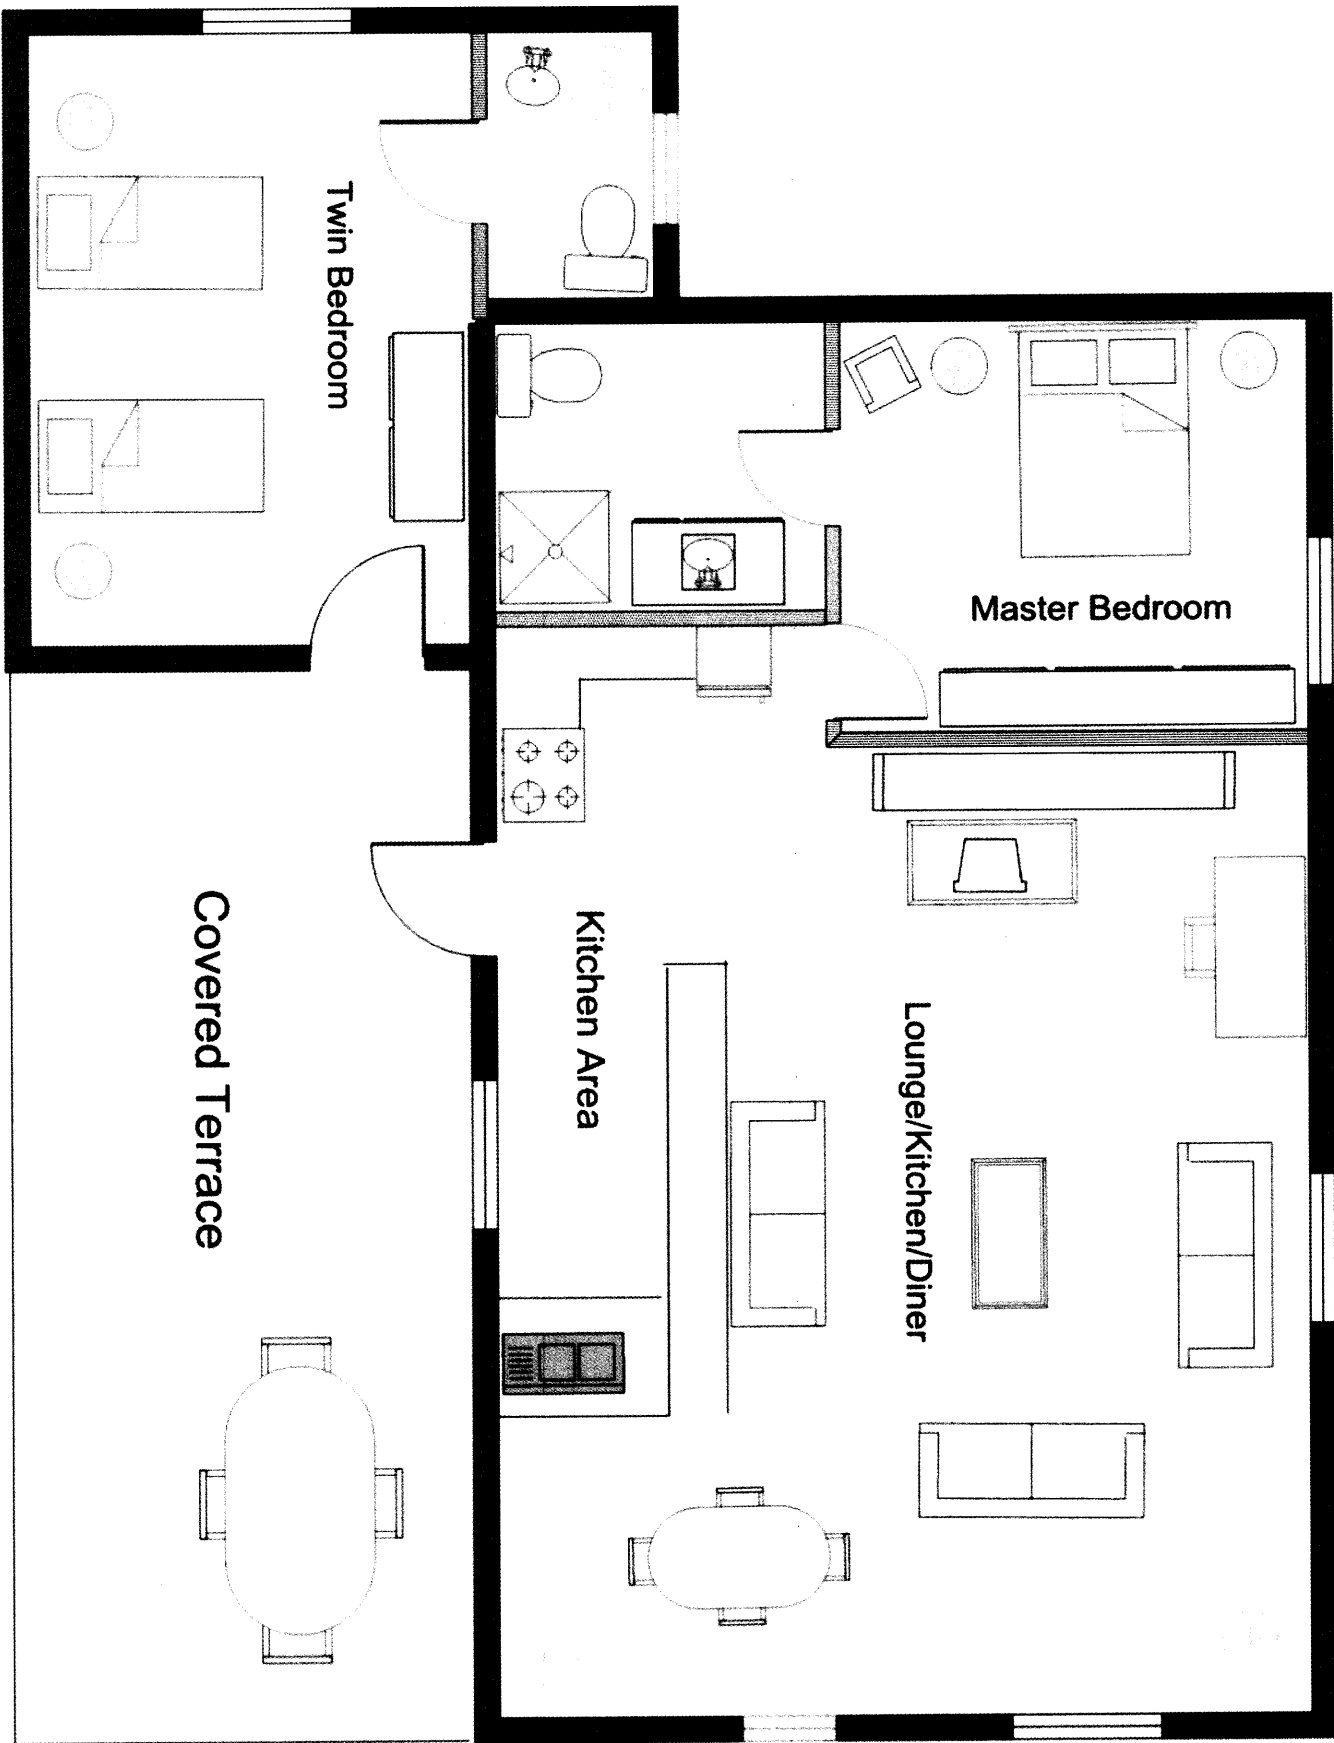

PF90250

To Garden

Covered Terrace

Hallway

Library

Up to Kitchen

Utility Hallway

W

Office

MAIN HOUSE GROUND FLOOR

Bedroom

DRESSING
TABLE

4.500 m To La Forge

1.850 m

4.540 m

Larder

Kitchen

Fireplace with Wood Burner

From Hallway

Up to First Floor

LA FORGE

Bedroom

Shower Room

Living Room/Kitchen

WALL
OVEN

La Vigne

LA TRUFFERIE

T, A R R R G R R T R

Le Pigeonnier