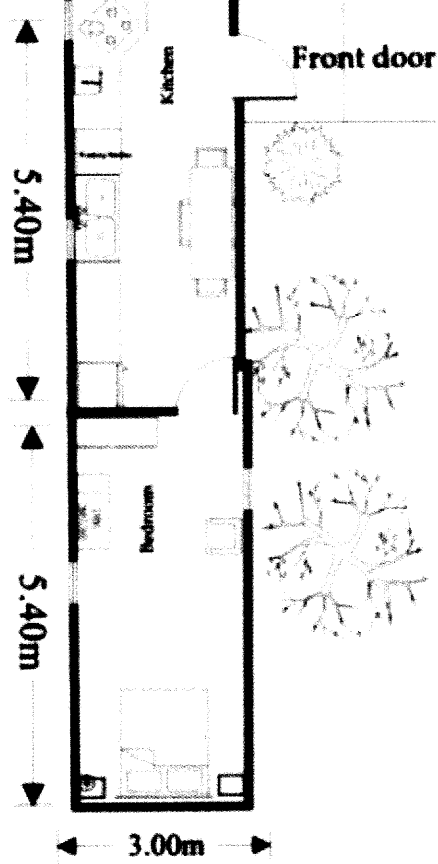

PF90250

To Garden

Covered Terrace

Hallway

Library

Up to Kitchen

Utility Hallway

W

Office

MAIN HOUSE GROUND FLOOR

Bedroom

DRESSING
TABLE

4.500 m To La Forge

1.850 m

4.540 m

Larder

Kitchen

Fireplace with Wood Burner

From Hallway

Up to First Floor

LA FORGE

Bedroom

Shower Room

Living Room/Kitchen