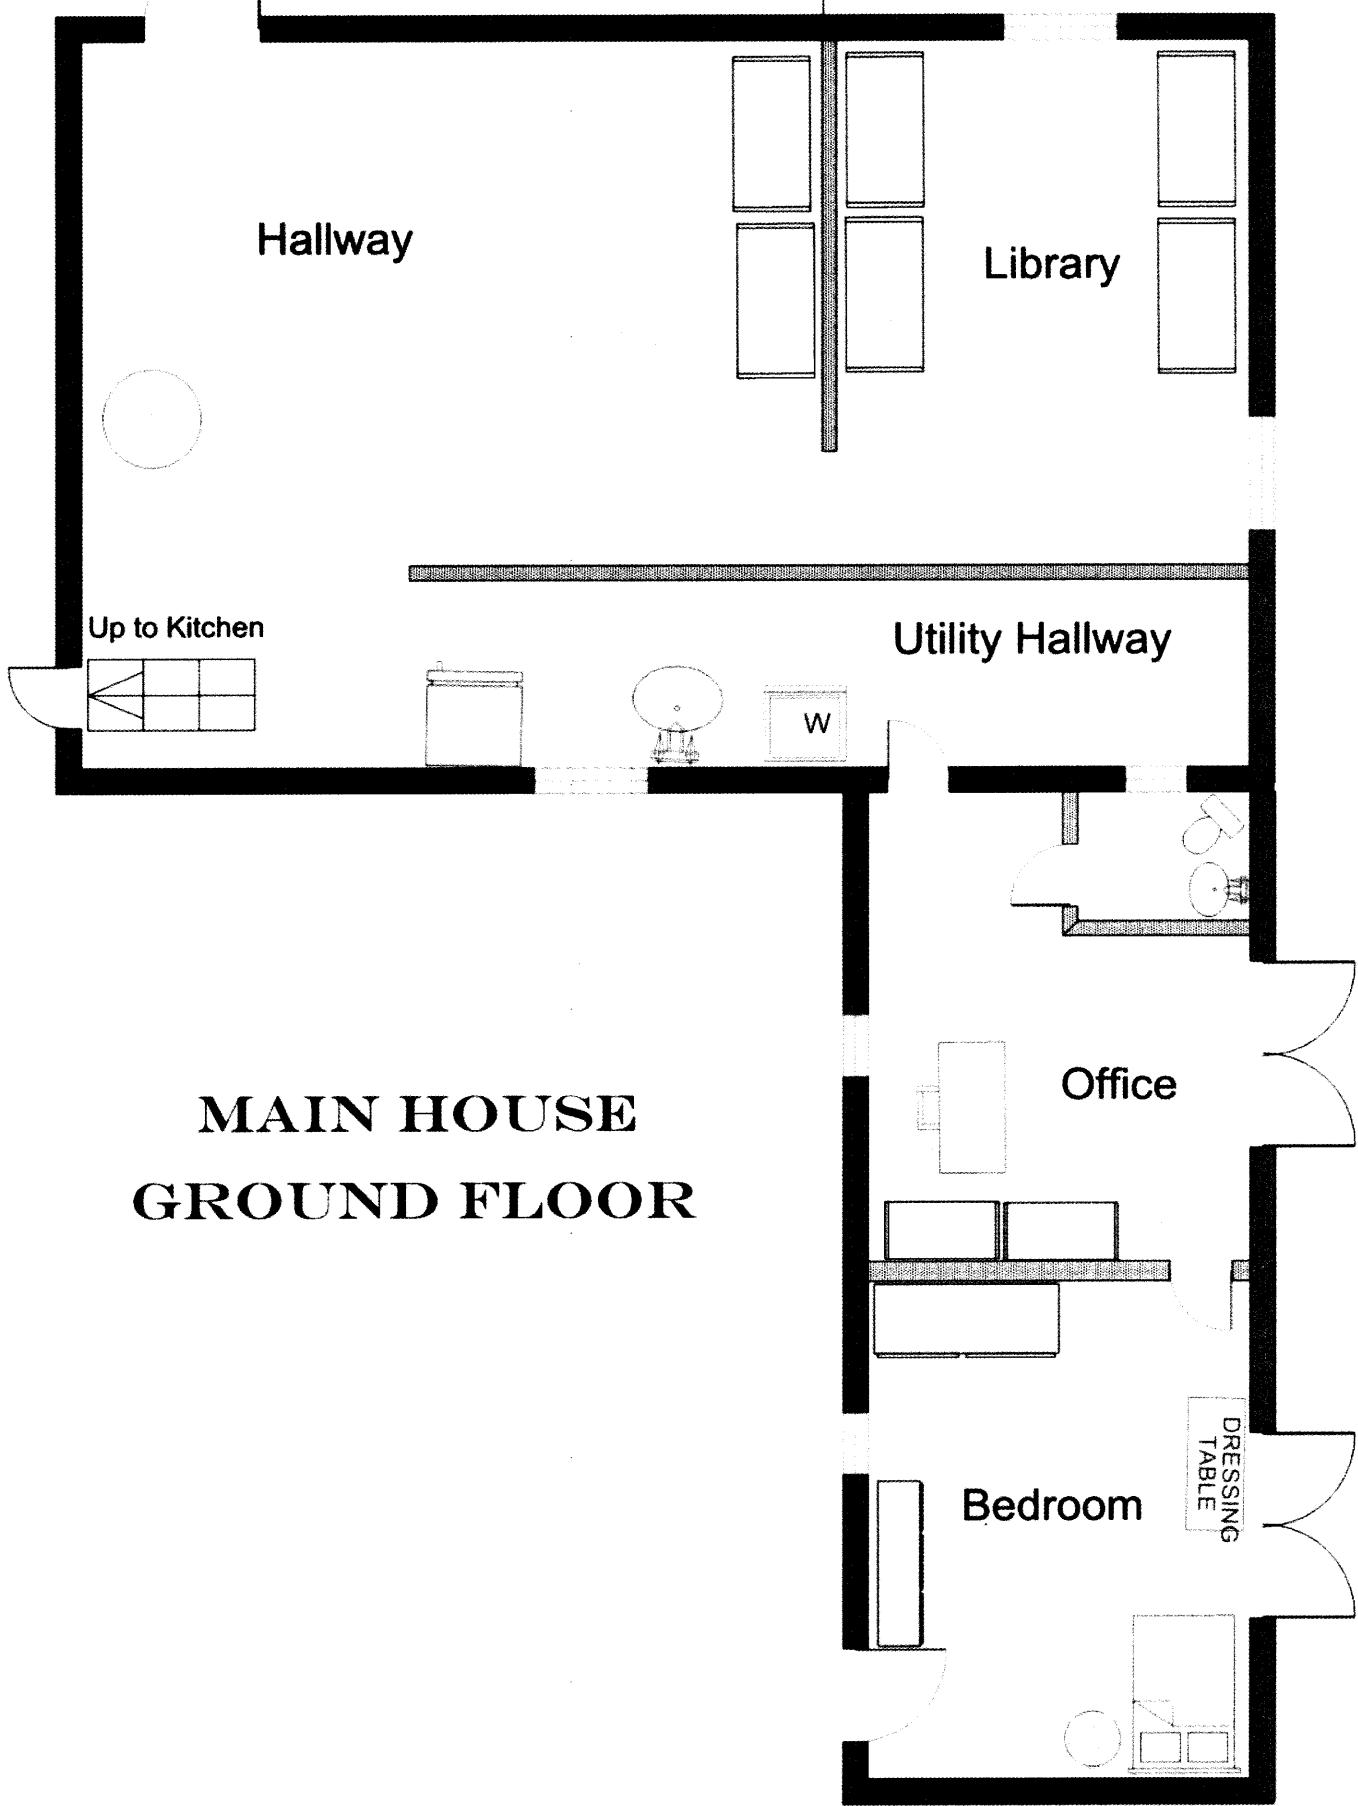

PF90250

To Garden

Covered Terrace

Hallway

Library

Up to Kitchen

Utility Hallway

W

Office

MAIN HOUSE GROUND FLOOR

Bedroom

DRESSING
TABLE

4.500 m To La Forge

1.850 m

4.540 m

Larder

Kitchen

Fireplace with Wood Burner

From Hallway

Up to First Floor

LA FORGE

Bedroom

Shower Room

Living Room/Kitchen