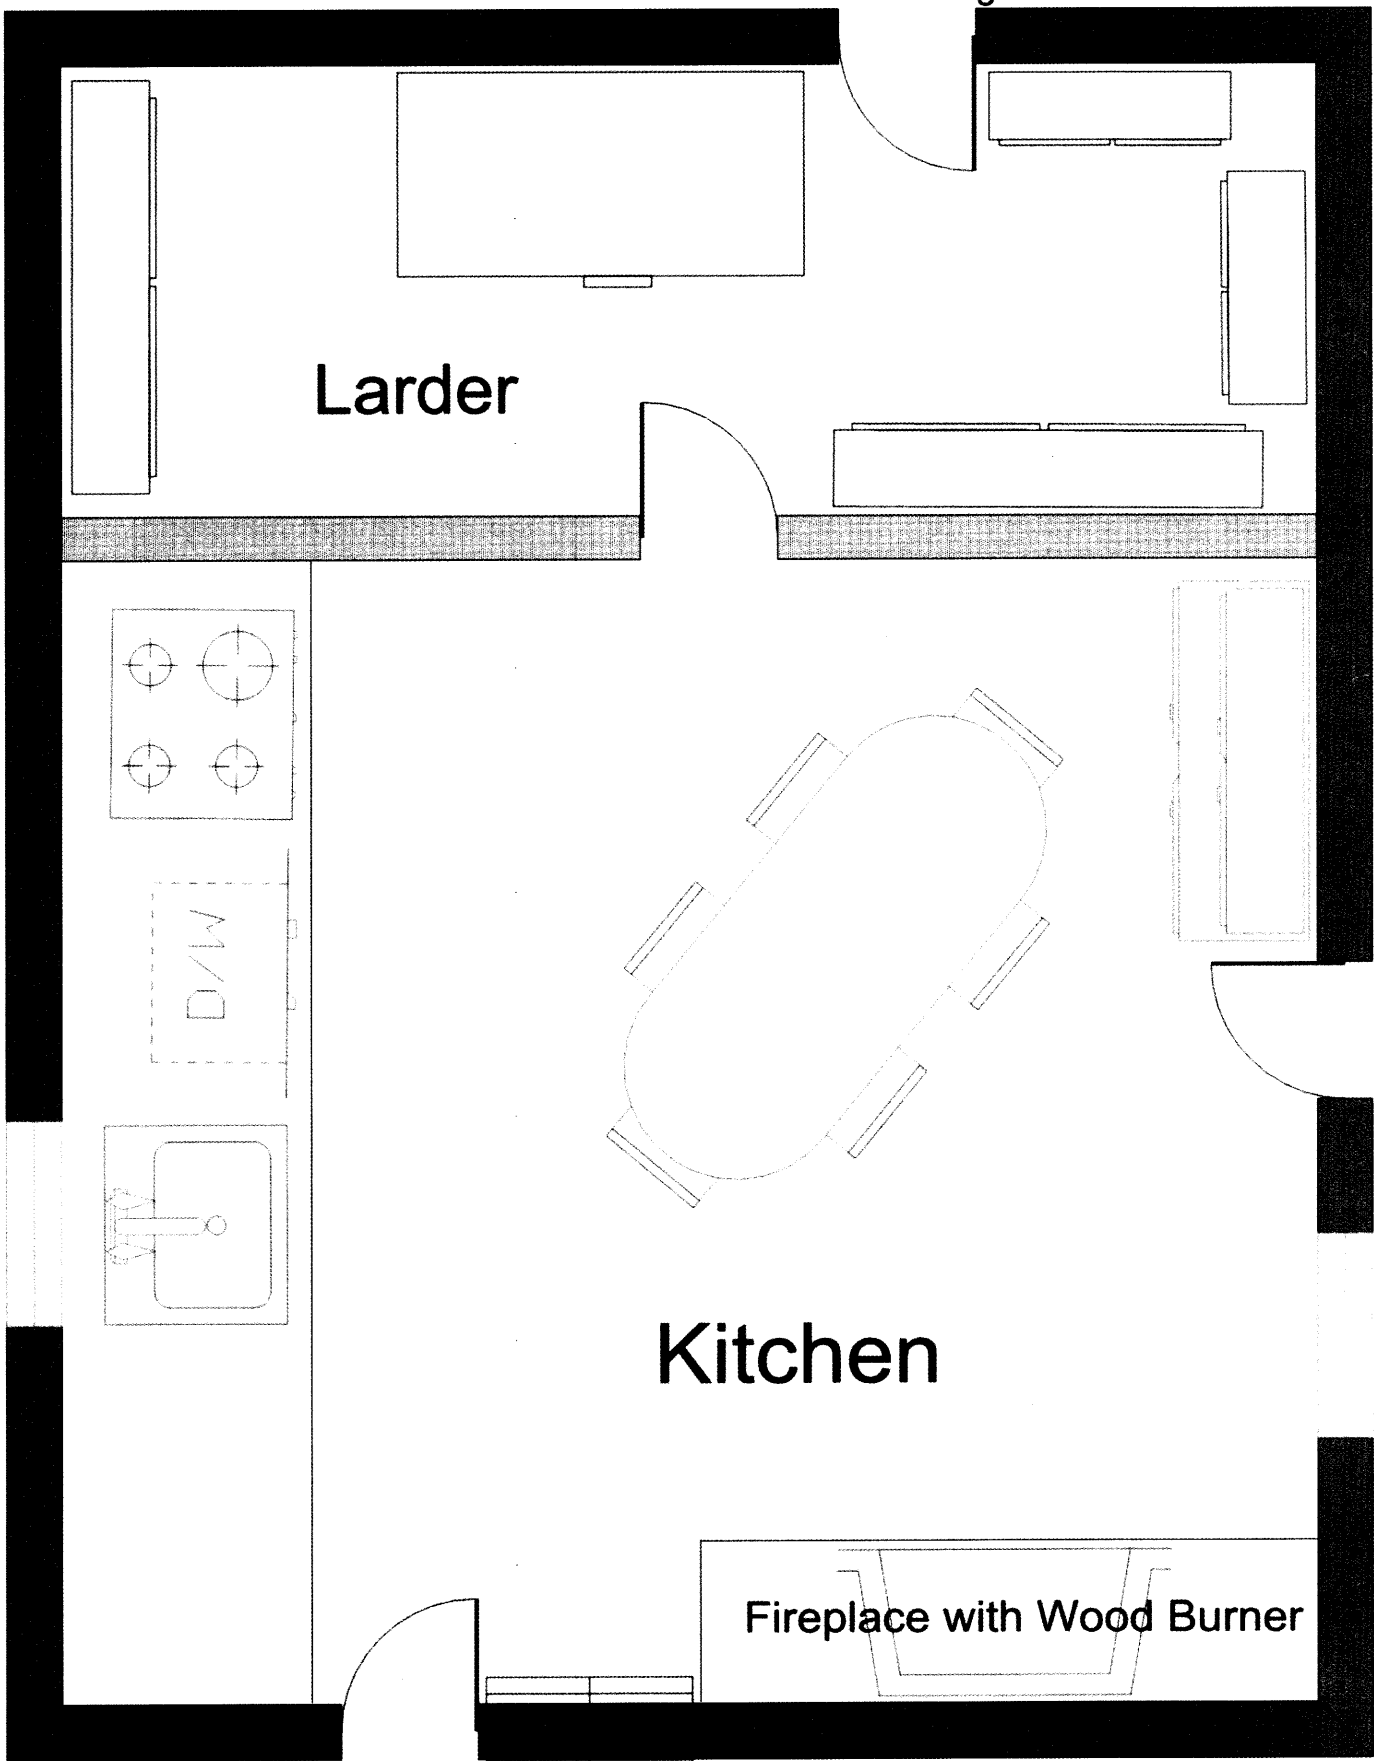

PF90250

To Garden

Covered Terrace

Hallway

Library

Up to Kitchen

Utility Hallway

W

Office

MAIN HOUSE GROUND FLOOR

Bedroom

DRESSING
TABLE

4.500 m To La Forge

1.850 m

4.540 m

Larder

Kitchen

Fireplace with Wood Burner

From Hallway

Up to First Floor

LA FORGE

Bedroom

Shower Room

Living Room/Kitchen