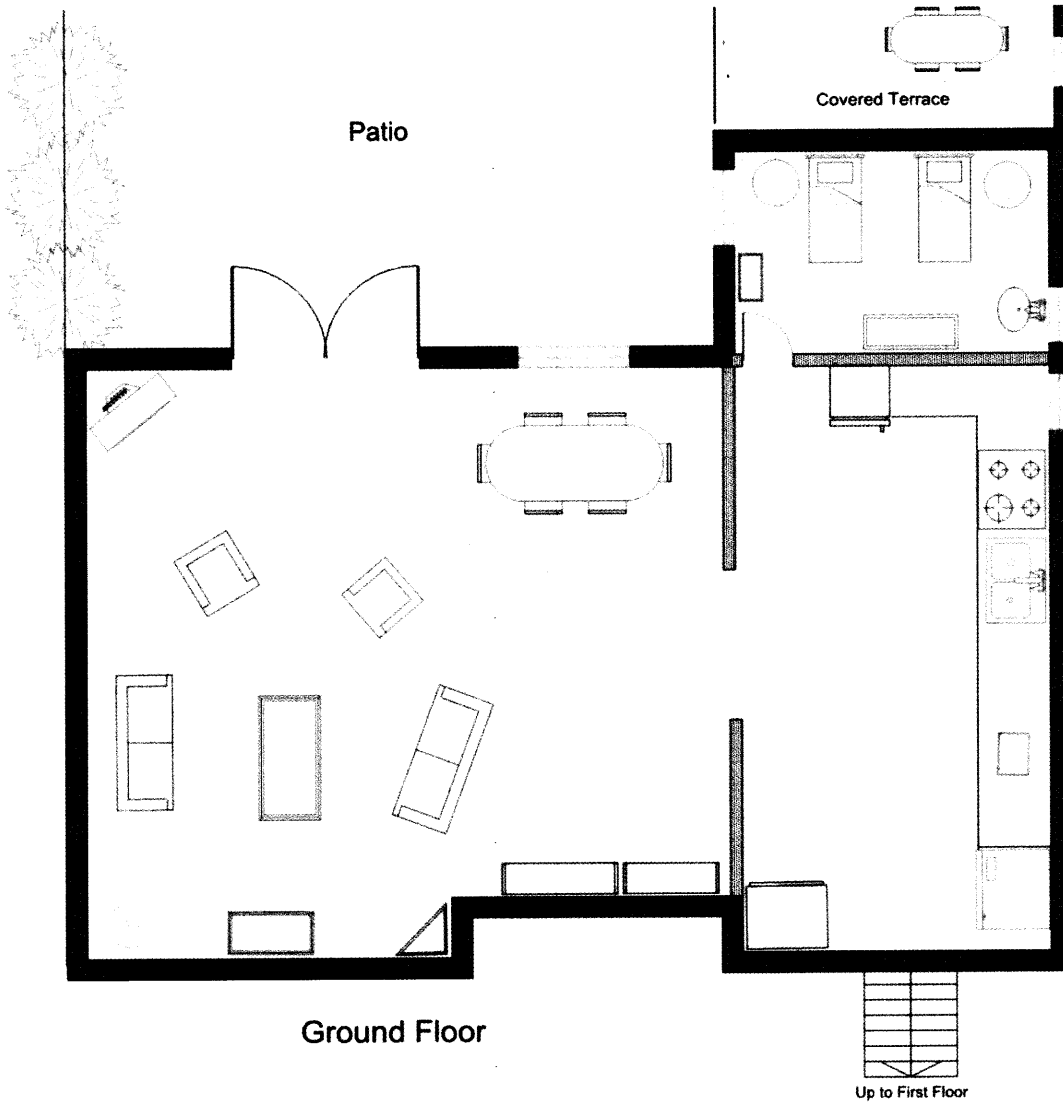

LA TRUFFERIE