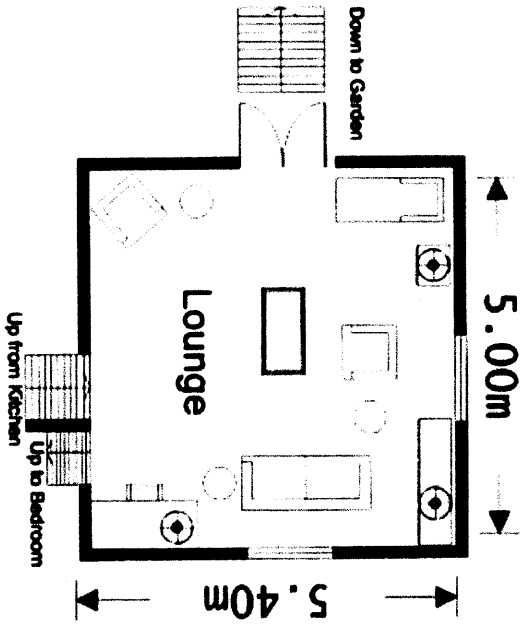

PF90250

To Garden

Covered Terrace

Hallway

Library

Up to Kitchen

Utility Hallway

W

Office

MAIN HOUSE GROUND FLOOR

Bedroom

DRESSING
TABLE

4.500 m To La Forge

1.850 m

4.540 m

Larder

Kitchen

Fireplace with Wood Burner

From Hallway

Up to First Floor

LA FORGE

Bedroom

Shower Room

Living Room/Kitchen

WALL
OVEN

La Vigne

LA TRUFFERIE

T, A R R R G R R T R

Le Pigeonnier